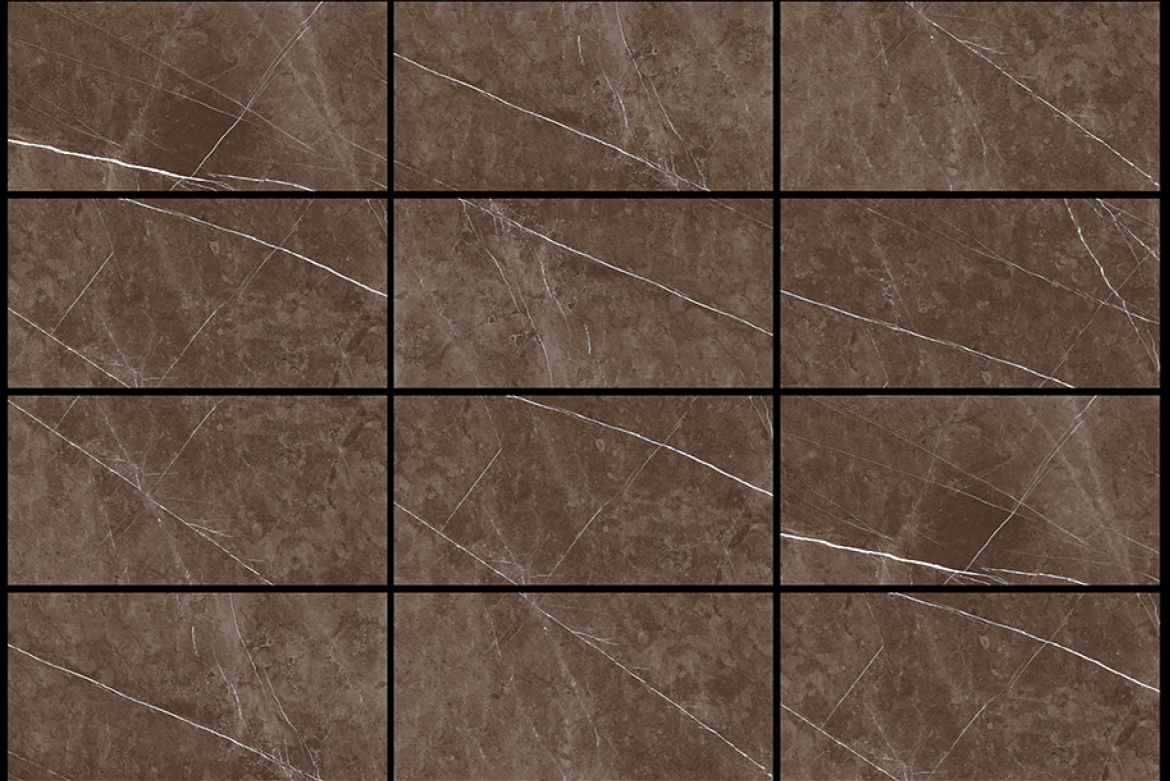

GVT-PGVT

9-RANDOM

MATT FINISH

GLAZED VITRIFIED TILES / 300 X 600 MM

7007