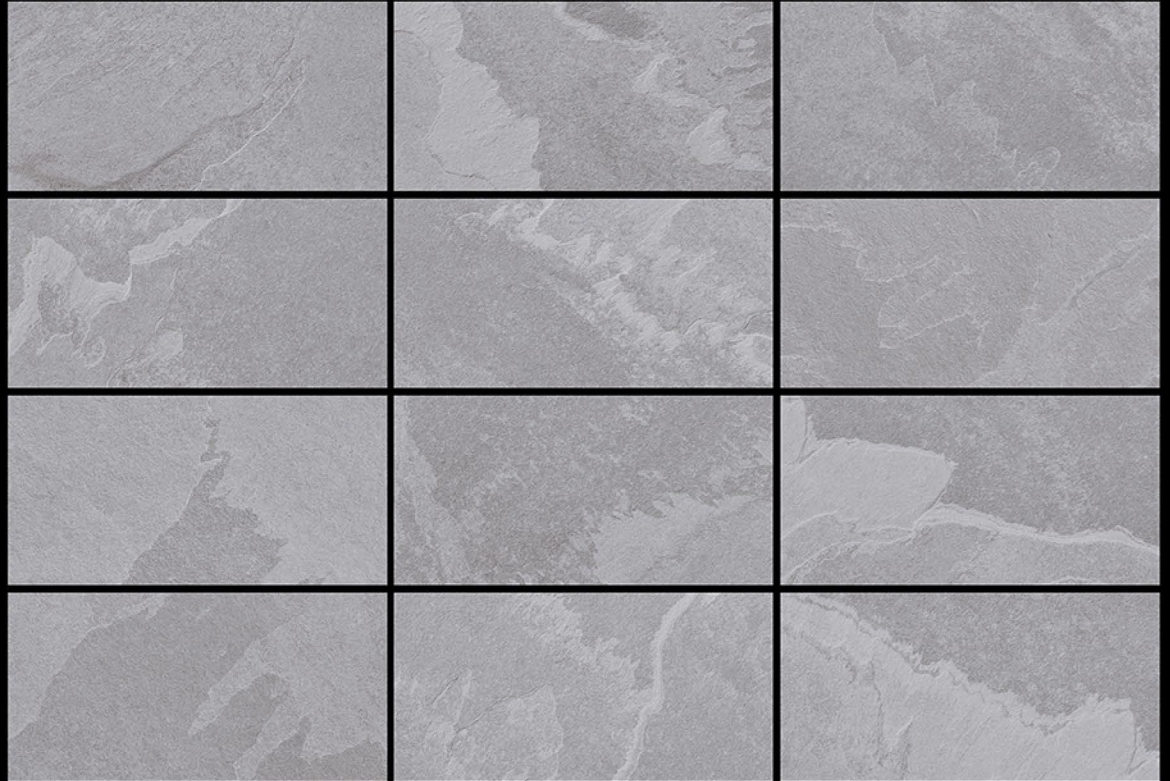

GLAZED VITRIFIED TILES / 300 X 600 MM

7024

GVT-PGVT

12-RANDOM

MATT FINISH

GLAZED VITRIFIED TILES / 300 X 600 MM

7025

GVT-PGVT